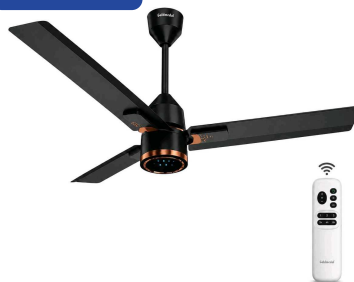

Goldmedal Ventilation Metal
Rapido 225mm

GMVR

₹ 1690.00 INR ~~₹ 2000.00 INR~~

[View Product](#)

36% OFF