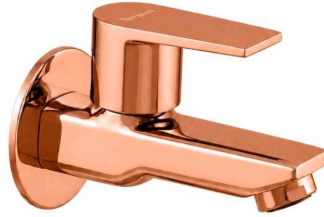

Parryware Shower 200mm
With 450mm ARM Rose Gold

T9906A4

₹ 8213.00 INR ~~₹ 9550.00 INR~~

[View Product](#)

14% OFF

Parryware Concealed Flush
Tank Plate Rose Gold

E8220A4

₹ 2365.00 INR ~~₹ 2750.00 INR~~

[View Product](#)

14% OFF

Parryware Hand Shower
3Flow Rose Gold

T9931A4

₹ 4738.00 INR ~~₹ 5510.00 INR~~

[View Product](#)

14% OFF

Parryware Health Faucet
Rose Gold

T9918A4

₹ 3311.00 INR ~~₹ 3850.00 INR~~

[View Product](#)

14% OFF

Parryware Bib Cock Long
Rose Gold Praseo

G5806A4

₹ 2193.00 INR ~~₹ 2250.00 INR~~

[View Product](#)

parryware Angle Cock Rose
Gold Praseo

G5807A4

₹ 1806.00 INR ~~₹ 2100.00 INR~~

[View Product](#)

14% OFF

Parryware Angle Cock Matt
Black Praseo

G58077C

₹ 1548.00 INR ~~₹ 1800.00 INR~~