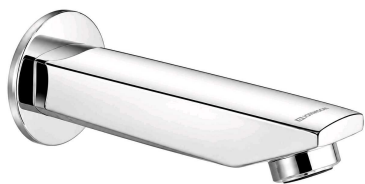

15% OFF

Johnson Wall Spout Sparo
T8225CB