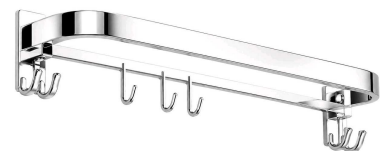

13% OFF

Jobson Jali
JL6x6

₹ 390.00 INR ~~₹ 450.00 INR~~

[View Product](#)

59% OFF

Shower 4*4 With Arm GRV
S4WA

₹ 399.00 INR ~~₹ 980.00 INR~~

[View Product](#)

42% OFF

Towel rack Folding Single
TRFS

₹ 1140.00 INR ~~₹ 1950.00 INR~~

[View Product](#)

16% OFF

Nylon connection 18
NYWT18

₹ 98.00 INR ~~₹ 116.00 INR~~

[View Product](#)