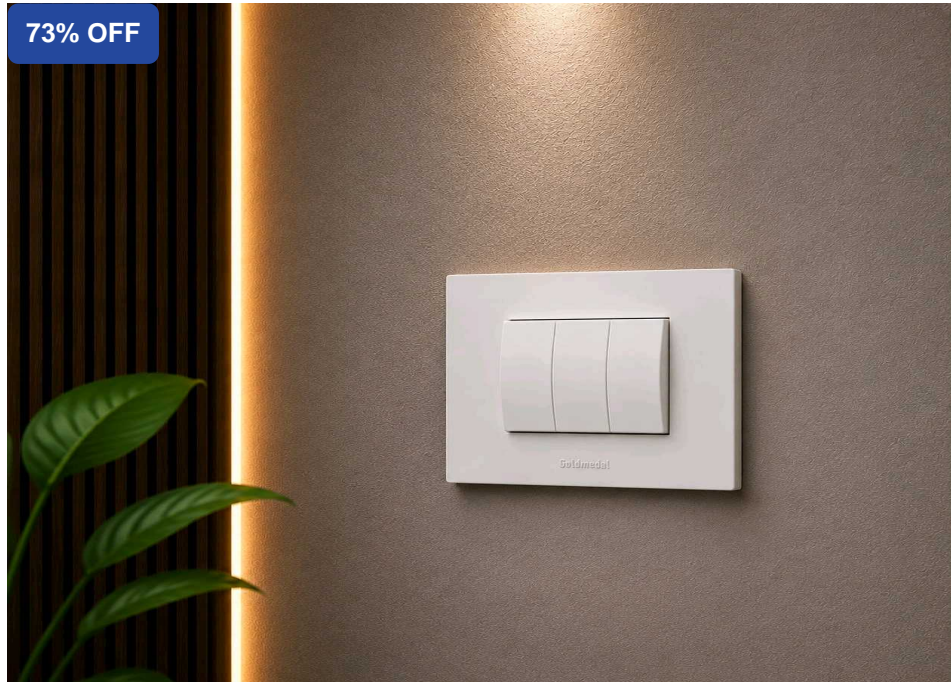

MINIMUM
DOCUMENTATION

Curve 1 Way Switch 10A Goldmedal

SKU: 101001

₹ 27.00 INR

₹ 99.00

Product Description

Premium 1-module switch designed for smooth operation, durability, and reliable performance. Rated at 10AX, 240V, it features a sleek White Jazz finish that blends seamlessly with modern interiors. Ideal for homes, offices, and commercial spaces, offering long-lasting quality and safe everyday use.