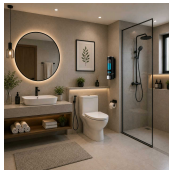

MINIMUM
DOCUMENTATION

25% OFF

Dispencer Black

SKU: DISB

₹ 640.00 INR

₹ 850.00

Product Description

Wall-Mounted Soap Dispenser

Modern, leak-proof design with a clear viewing window and smooth push operation. Durable, stylish, and perfect for everyday hygiene.

[View Product](#)

Your *one destination* for
quality home solutions.

ssmartworld.in