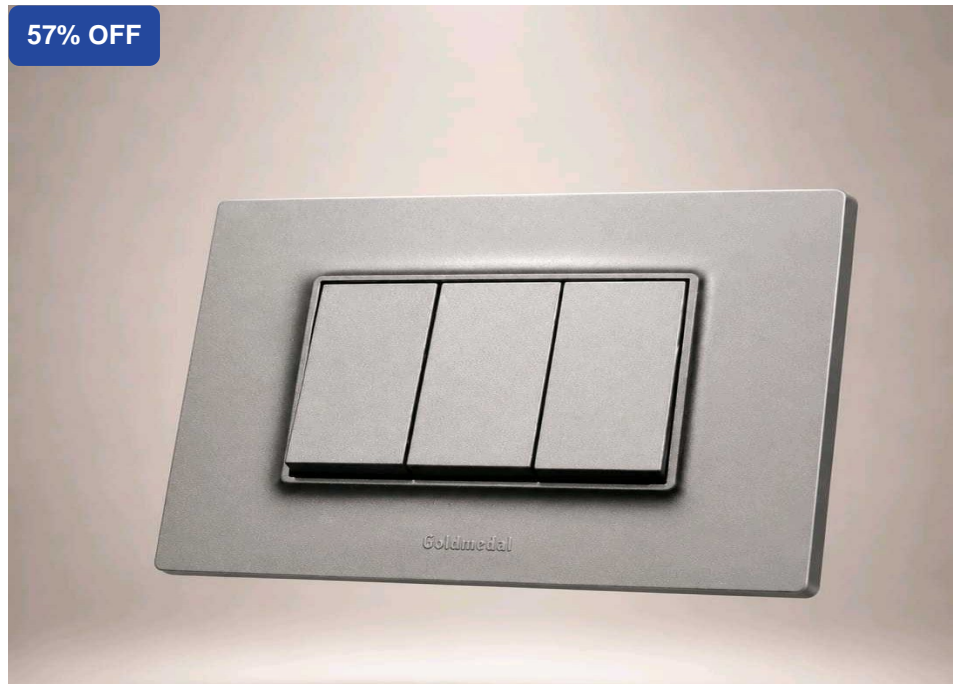

## Bath & Sanitary

BAJAJ FINSERV  
AVAILABLE

EASY EMI  
OPTIONS

QUICK  
APPROVAL

MINIMUM  
DOCUMENTATION

57% OFF

## Gifa 1 Way Switch 10A Sd Gray Goldmedsl

SKU: GF011001S

₹ 39.00 INR

₹ 90.00

### Product Description

Stylish and durable 10AX 1-way switch with a premium Stardust Grey finish, designed for modern interiors. Offers smooth operation, reliable performance, and long-lasting durability. Rated at 240V, making it ideal for homes, offices, and commercial spaces.