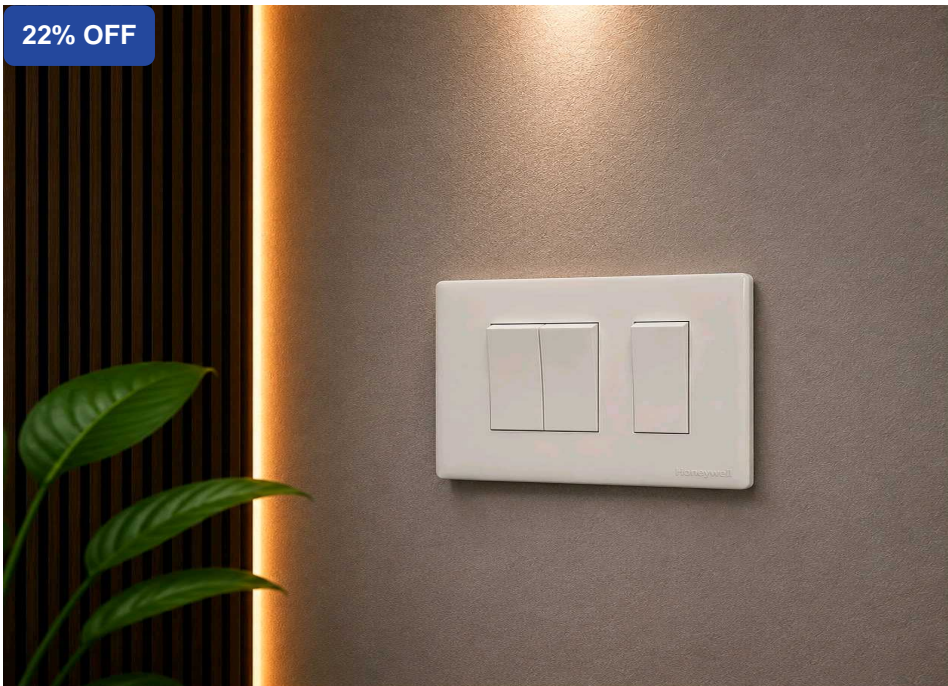

MINIMUM
DOCUMENTATION

Horizon 1 Way Switch 10A Honeywell

SKU: HW2401

₹ 35.00 INR

₹ 45.00

Product Description

Reliable and durable 10AX one-way switch from the Honeywell Horizon range, designed for smooth operation and long-lasting performance. Rated at 250V, it offers safe and efficient control for residential and commercial electrical installations. Modern design, premium build quality, and easy installation make it an ideal choice for everyday use.