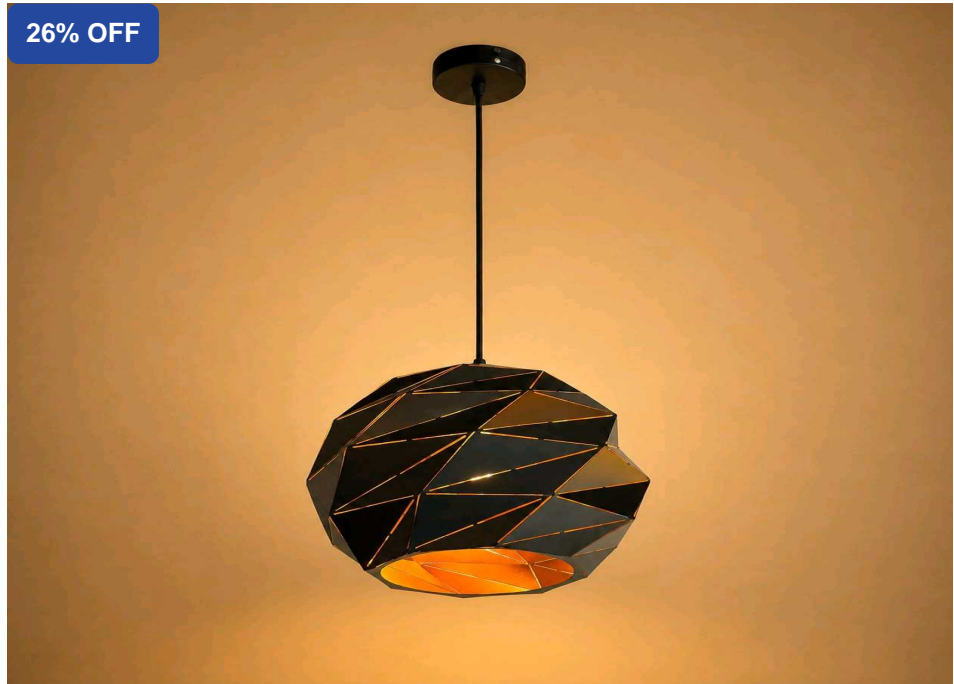

MINIMUM
DOCUMENTATION

26% OFF

LED H Fancy Big Black Diamond

SKU: LHD01

₹ 1950.00 INR

₹ 2650.00

Product Description

Make a bold statement with this modern geometric pendant light featuring a striking black faceted metal shade with a warm gold interior. It delivers a cozy ambient glow, making it perfect for living rooms, dining areas, bedrooms, cafés, and contemporary interiors.