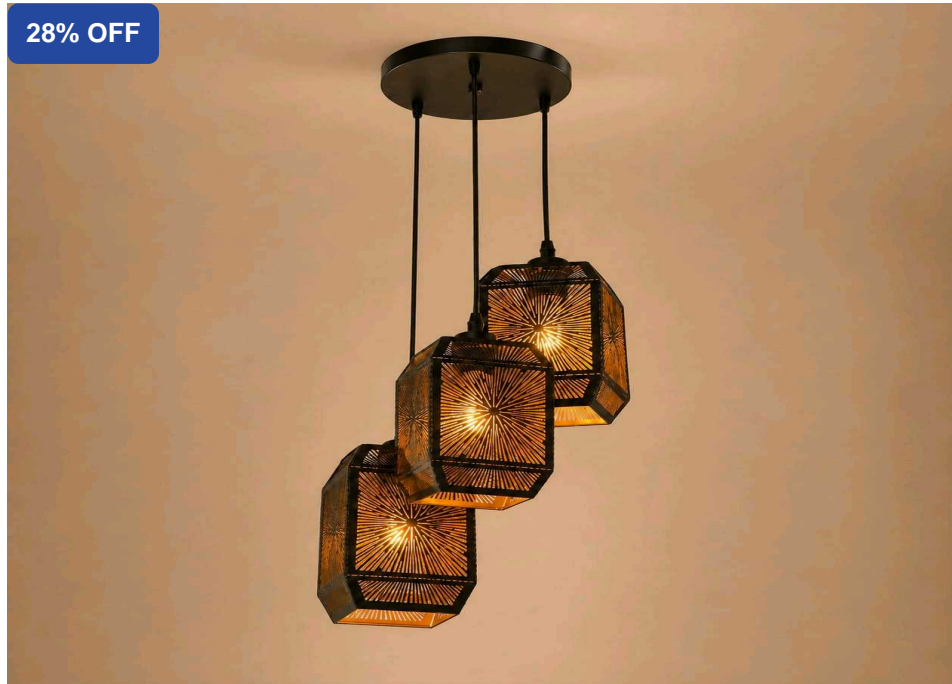

MINIMUM
DOCUMENTATION

28% OFF

LED H Fancy Black Cage

SKU: LHA04

₹ 2850.00 INR

~~₹ 3950.00~~

Product Description

Enhance your space with this stylish 3-light geometric pendant featuring a sleek black finish and intricate metal design. It creates a warm, ambient glow, making it an ideal choice for living rooms, dining areas, staircases, and contemporary interiors.