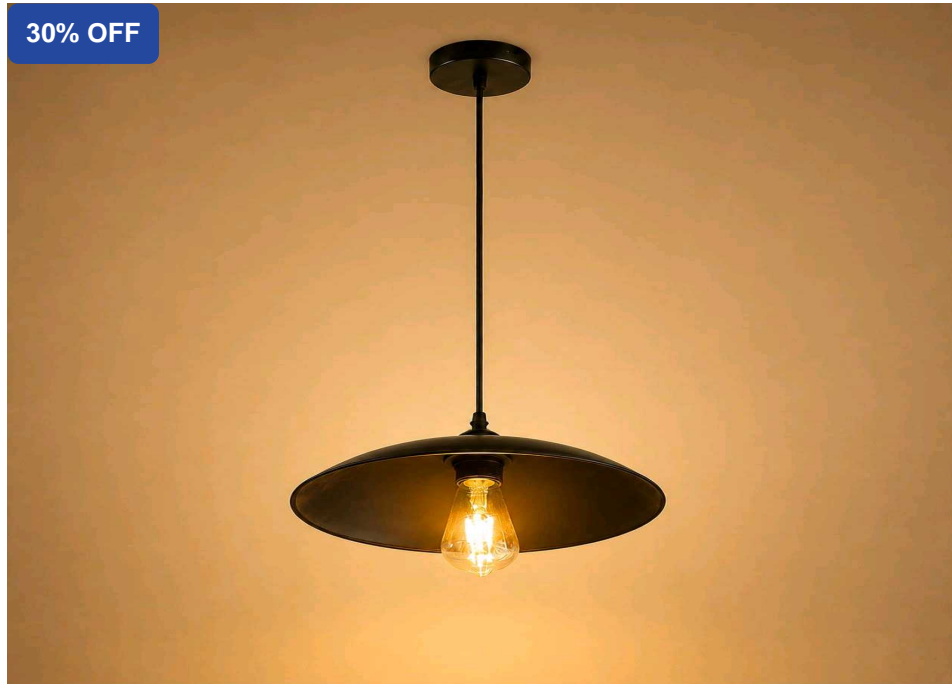

MINIMUM
DOCUMENTATION

30% OFF

LED H Fancy Black Cap

SKU: LHBK

₹ 690.00 INR

₹ 985.00

Product Description

Bring a bold industrial look to your space with this sleek black metal pendant light. Featuring a wide dome shade and warm Edison-style illumination, it is perfect for dining areas, kitchen islands, cafés, restaurants, and modern interiors.