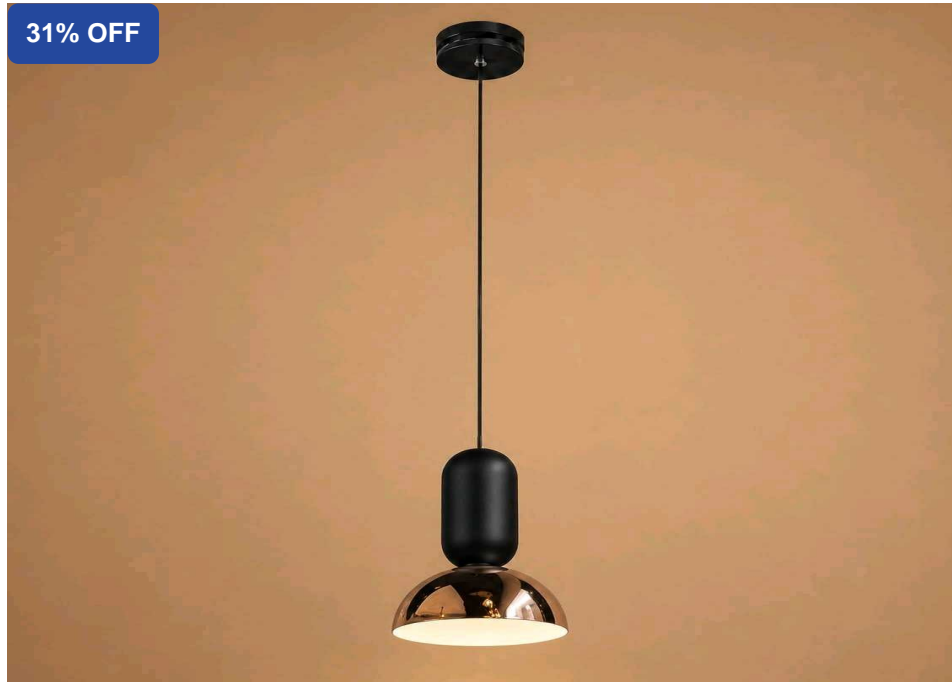

MINIMUM
DOCUMENTATION

LED H Fancy Copper Dome

SKU: LX361

₹ 1490.00 INR

₹ 2150.00

Product Description

Add a touch of elegance to your interiors with this stylish modern pendant light featuring a sleek black body and a glossy smoked glass shade. Perfect for kitchens, dining areas, bedrooms, and cafés, it provides warm, focused illumination while enhancing contemporary décor.