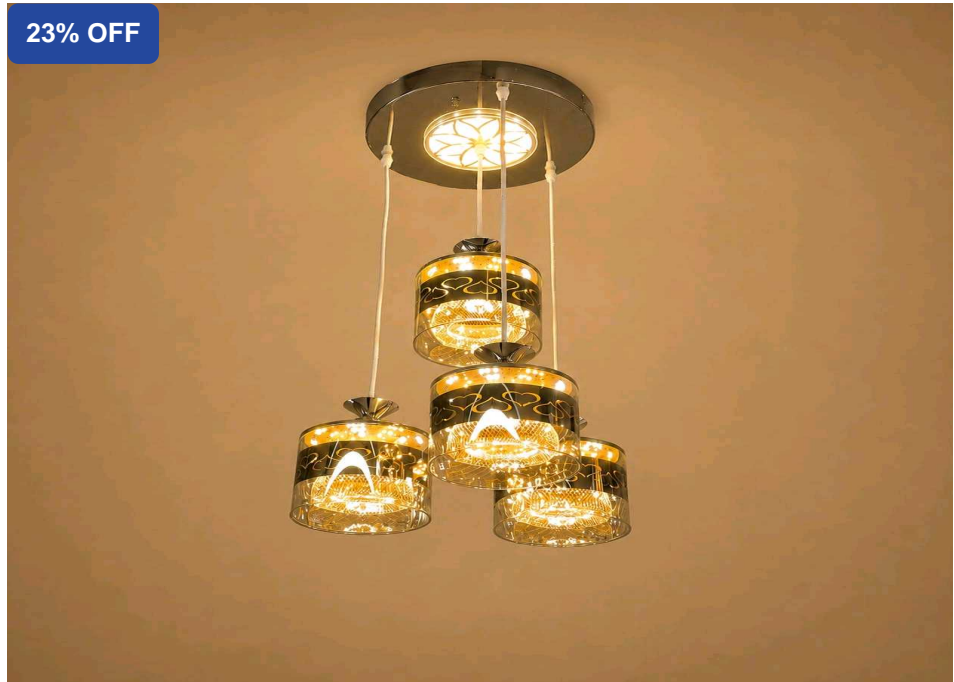

23% OFF

LED H Fancy Crystal

SKU: LCRX

₹ 4600.00 INR

₹ 5950.00

Product Description

Add elegance to your interiors with this modern 3-light cluster pendant featuring stylish white metal shades with decorative cut-out patterns. It creates a warm ambient glow, making it perfect for living rooms, dining areas, staircases, and contemporary spaces.

[View Product](#)