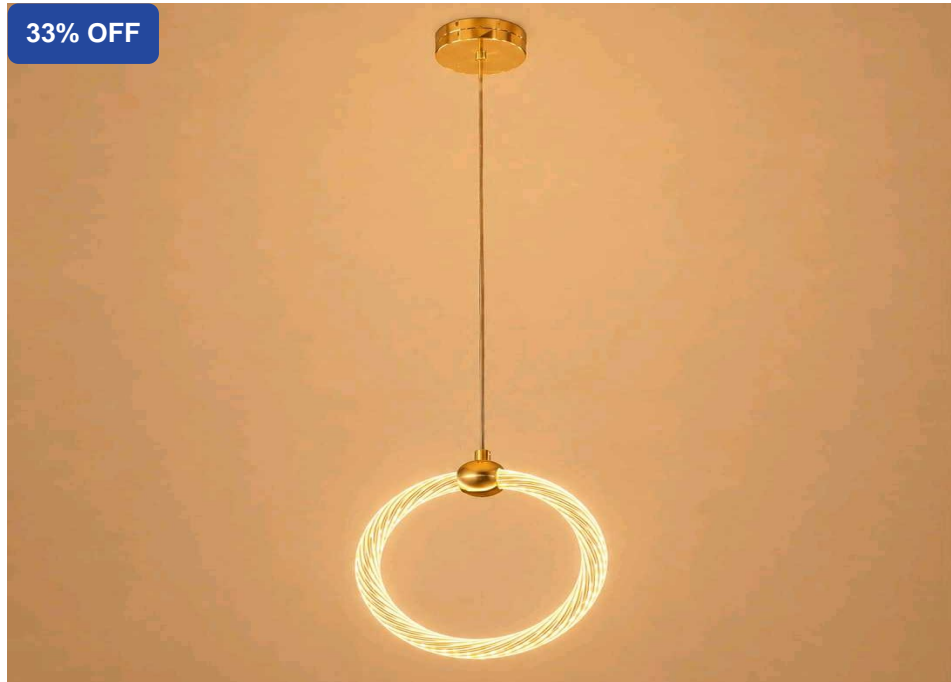

LED H Fancy Crystal Ring

SKU: LH601

₹ 1750.00 INR

₹ 2600.00

Product Description

Enhance your space with this elegant LED ring pendant light featuring a luxurious gold finish and a contemporary circular design. Ideal for living rooms, dining areas, bedrooms, and foyers, it creates a warm, inviting ambiance while adding a sophisticated decorative touch.

[View Product](#)