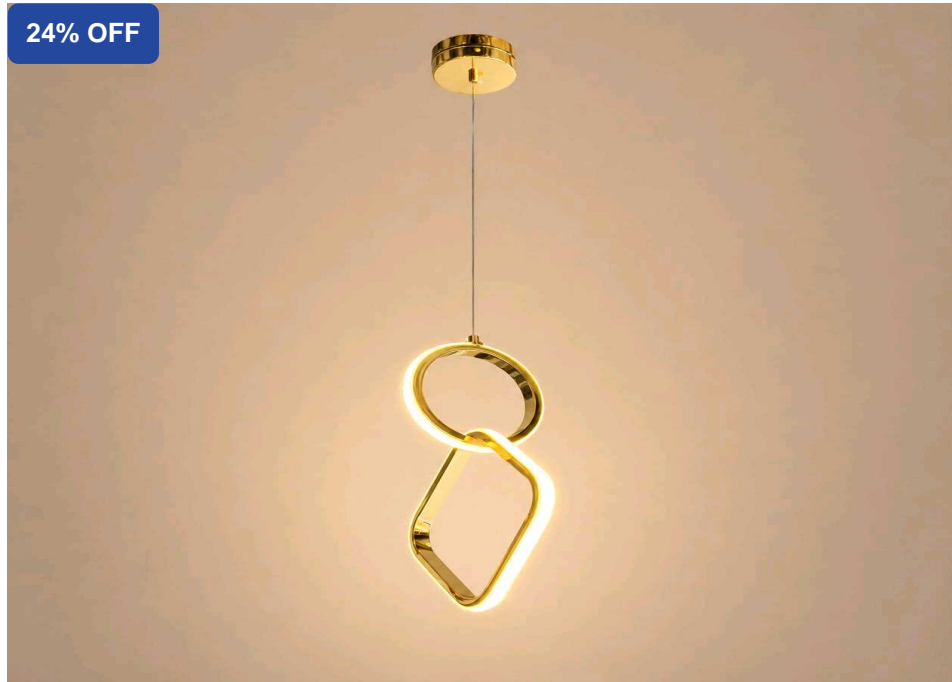

MINIMUM
DOCUMENTATION

LED H Fancy Double Ring

SKU: LH2693

₹ 1490.00 INR

~~₹ 1950.00~~

Product Description

Enhance your interiors with this elegant infinity-inspired LED pendant light featuring a luxurious gold finish and warm white illumination. Perfect for dining areas, living rooms, bedrooms, and modern spaces, it creates a stylish and sophisticated ambiance.