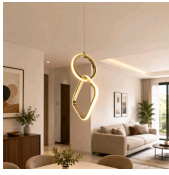

MINIMUM
DOCUMENTATION

LED H Fancy Double Ring

SKU: LH2693

₹ 1490.00 INR

~~₹ 1950.00~~

Product Description

Enhance your interiors with this elegant infinity-inspired LED pendant light featuring a luxurious gold finish and warm white illumination. Perfect for dining areas, living rooms, bedrooms, and modern spaces, it creates a stylish and sophisticated ambiance.