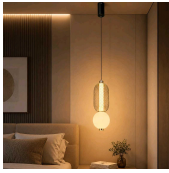

MINIMUM
DOCUMENTATION

LED H Fancy Globe Net Black

SKU: LH3342

₹ 2650.00 INR

Product Description

Enhance your space with this elegant pendant light featuring a stylish mesh glass shade and soft warm illumination. Perfect for living rooms, dining areas, bedrooms, and cafés, it brings a modern and sophisticated touch to any interior.