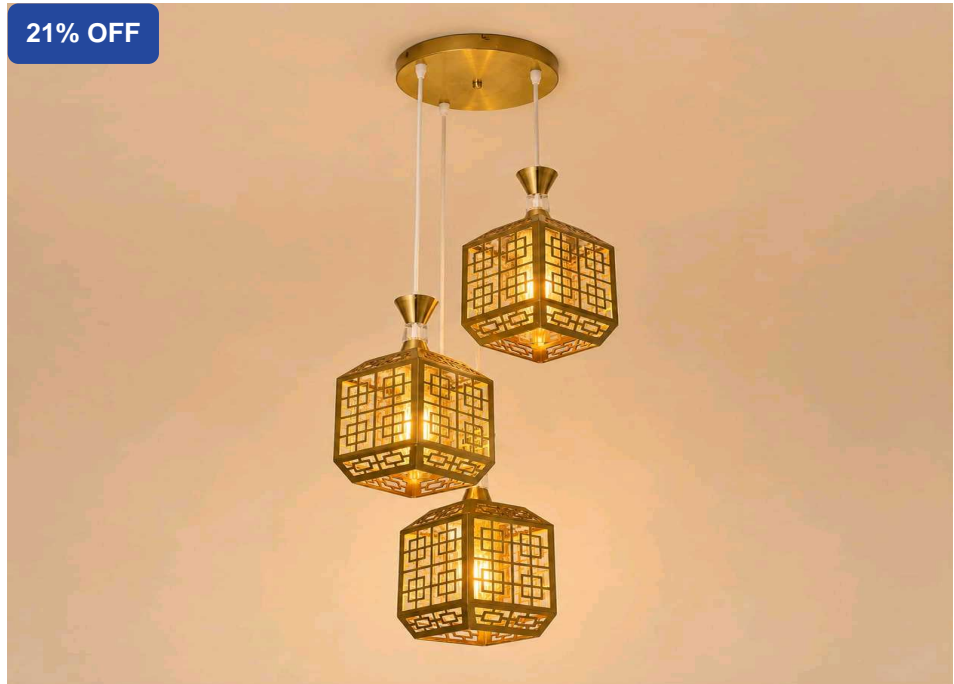

MINIMUM
DOCUMENTATION

21% OFF

LED H Fancy Gold Cube Crystal

SKU: LHA11

₹ 3390.00 INR

₹ 4300.00

Product Description

Elevate your interiors with this elegant 3-light pendant featuring a luxurious gold finish and intricate lantern-style metal design. It creates a warm, ambient glow that adds charm and sophistication, making it perfect for living rooms, dining areas, staircases, foyers, and contemporary interiors.