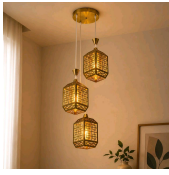

MINIMUM
DOCUMENTATION

21% OFF

LED H Fancy Gold Cube Crystal

SKU: LHA11

₹ 3390.00 INR

₹ 4300.00

Product Description

Elevate your interiors with this elegant 3-light pendant featuring a luxurious gold finish and intricate lantern-style metal design. It creates a warm, ambient glow that adds charm and sophistication, making it perfect for living rooms, dining areas, staircases, foyers, and contemporary interiors.