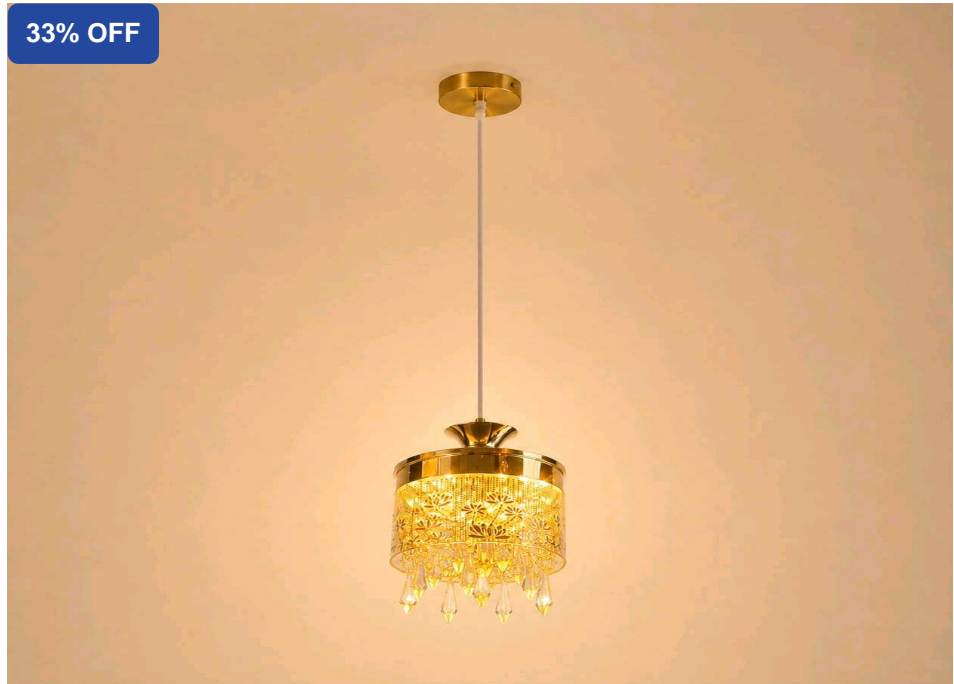

## LED H Fancy Golden Glass

SKU: LFBG

₹ 1650.00 INR

₹ 2450.00

### Product Description

Enhance your interiors with this elegant crystal pendant light featuring a luxurious gold finish, intricate metal detailing, and sparkling crystal drops. It offers warm white, blue, and rose lighting modes, allowing you to create the perfect ambiance for any occasion. Ideal for living rooms, dining areas, bedrooms, and premium contemporary interiors.