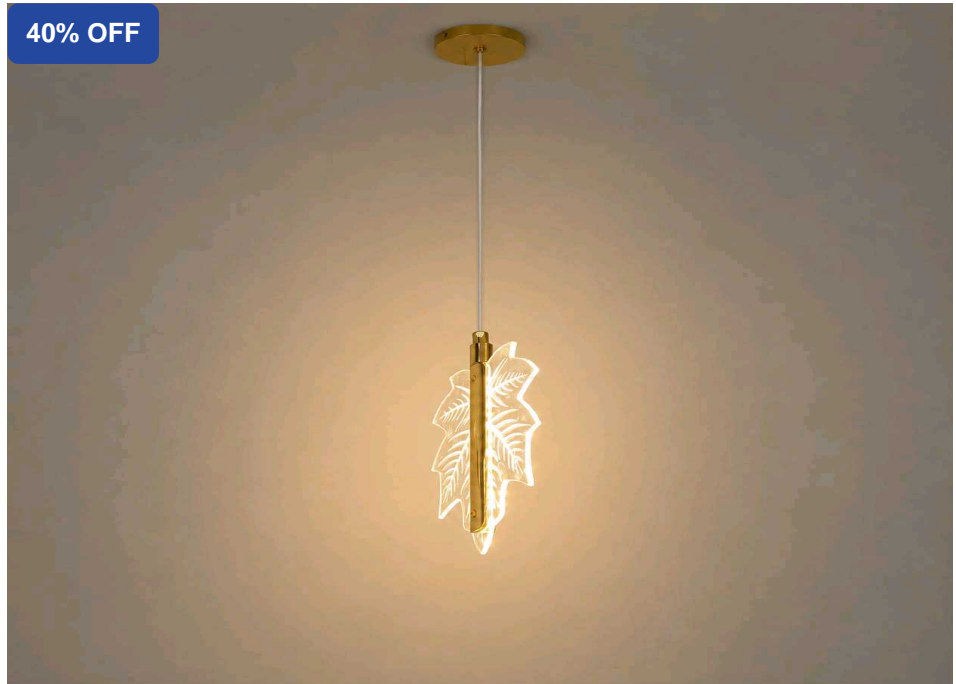

## LED H Fancy Golden Leaf

SKU: LH2707

₹ 985.00 INR

₹ 1640.00

### Product Description

Bring elegance to your interiors with this stylish leaf-inspired LED pendant light. Featuring a premium gold finish and warm illumination, it's perfect for bedrooms, living rooms, dining areas, and modern luxury spaces.