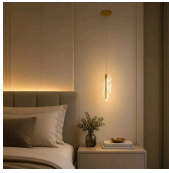

40% OFF

LED H Fancy Golden Leaf

SKU: LH2707

₹ 985.00 INR

₹ 1640.00

Product Description

Bring elegance to your interiors with this stylish leaf-inspired LED pendant light. Featuring a premium gold finish and warm illumination, it's perfect for bedrooms, living rooms, dining areas, and modern luxury spaces.

[View Product](#)