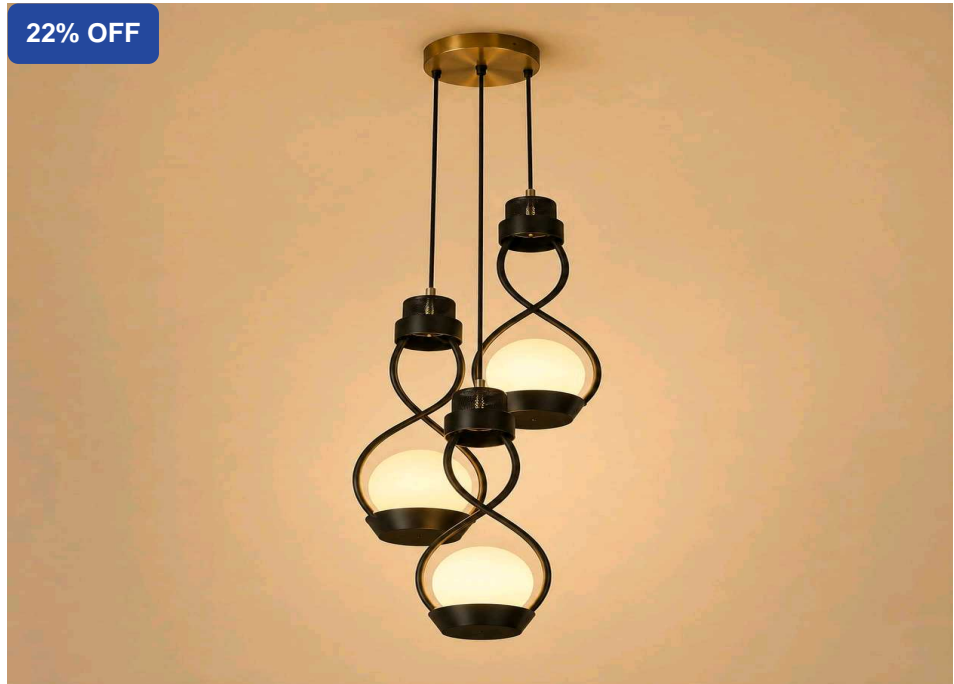

MINIMUM
DOCUMENTATION

22% OFF

LED H Fancy New Black Moon

SKU: LH9921

₹ 4650.00 INR

₹ 5950.00

Product Description

Bring contemporary elegance to your interiors with this stylish 3-light pendant featuring a sleek black finish and frosted globe shades. Its unique sculptural design creates a warm, inviting ambiance, making it perfect for living rooms, dining areas, staircases, and modern spaces.