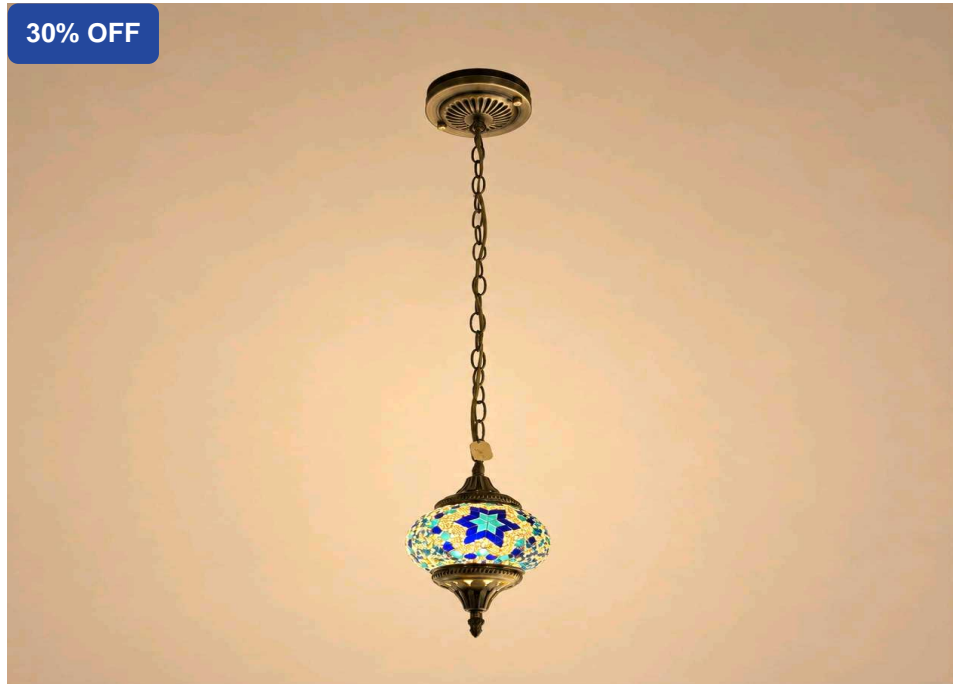

MINIMUM
DOCUMENTATION

30% OFF

LED H Fancy Turkish

SKU: LH6018

₹ 2390.00 INR

₹ 3400.00

Product Description

Add timeless charm to your space with this handcrafted mosaic hanging pendant light. Featuring vibrant stained glass and warm ambient illumination, it's perfect for balconies, verandas, living rooms, cafés, and heritage-inspired interiors.