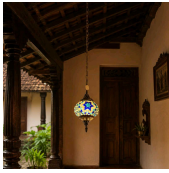

MINIMUM
DOCUMENTATION

30% OFF

LED H Fancy Turkish

SKU: LH6018

₹ 2390.00 INR

₹ 3400.00

Product Description

Add timeless charm to your space with this handcrafted mosaic hanging pendant light. Featuring vibrant stained glass and warm ambient illumination, it's perfect for balconies, verandas, living rooms, cafés, and heritage-inspired interiors.