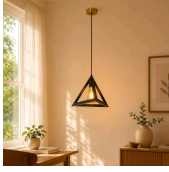

LED H Fancy Triangle Black Try

SKU: LHTRY

₹ 980.00 INR

Product Description

Add a bold industrial touch to your interiors with this modern geometric pendant light. Featuring a sleek black metal triangular frame and warm Edison-style illumination, it's perfect for dining areas, kitchen islands, living rooms, and contemporary spaces.

[View Product](#)