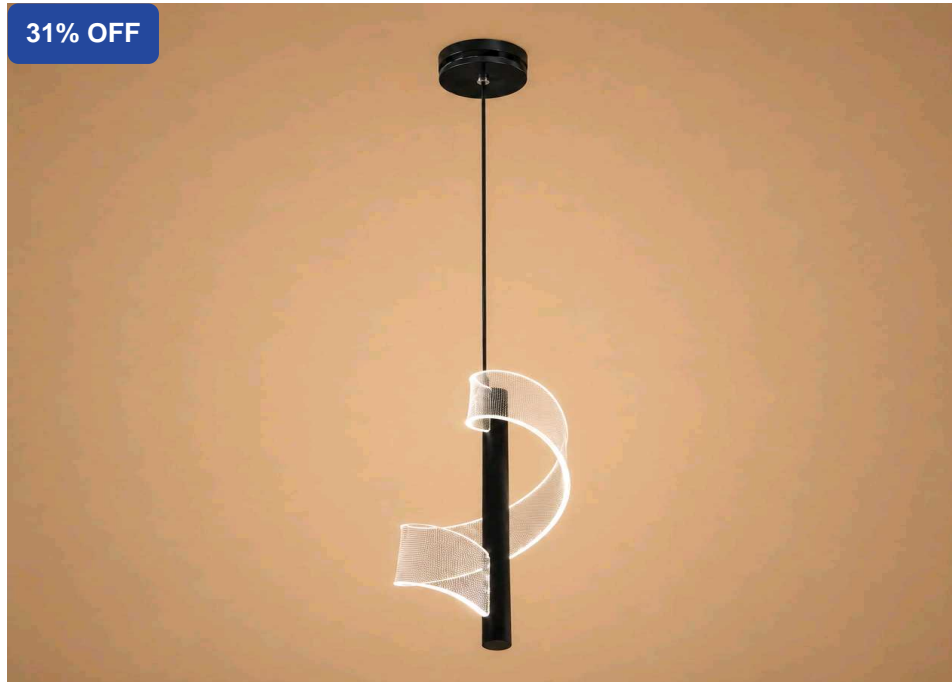

MINIMUM
DOCUMENTATION

LED H Fancy Twisted Black

SKU: LH307

₹ 1450.00 INR

₹ 2100.00

Product Description

Elevate your interiors with this elegant modern LED pendant light featuring a sleek black finish and an artistic illuminated mesh design. Perfect for living rooms, dining areas, bedrooms, and contemporary spaces, it delivers a warm, stylish ambiance while serving as a stunning decorative centerpiece.