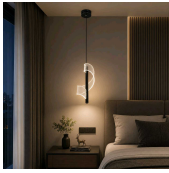

MINIMUM
DOCUMENTATION

LED H Fancy Twisted Black

SKU: LH307

₹ 1450.00 INR

₹ 2100.00

Product Description

Elevate your interiors with this elegant modern LED pendant light featuring a sleek black finish and an artistic illuminated mesh design. Perfect for living rooms, dining areas, bedrooms, and contemporary spaces, it delivers a warm, stylish ambiance while serving as a stunning decorative centerpiece.