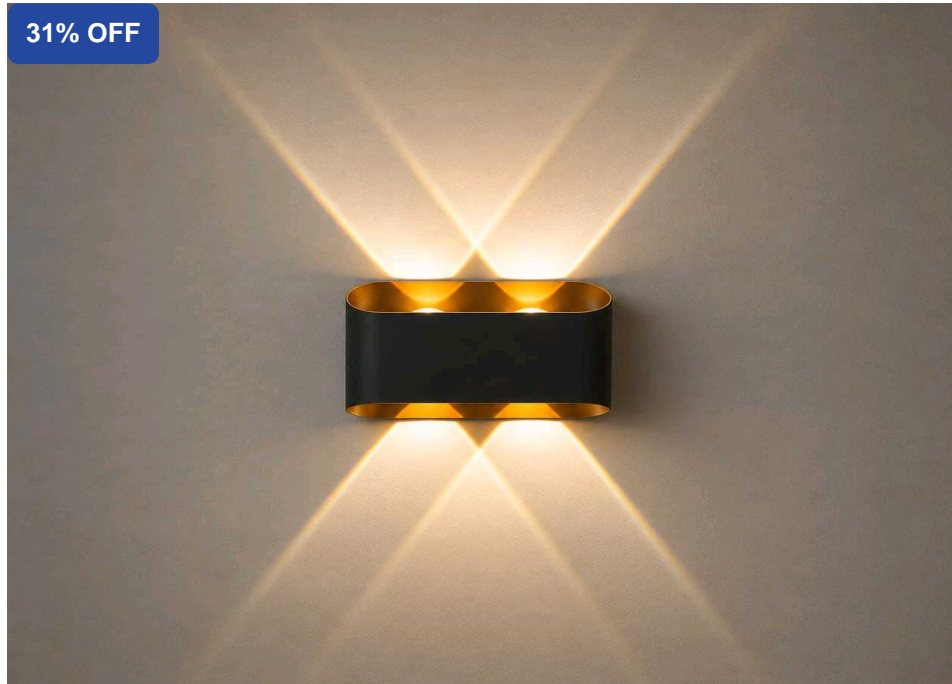

MINIMUM
DOCUMENTATION

LED Up and Down 2+2 BK +GOLD

SKU: LPD2G

₹ 960.00 INR

₹ 1390.00

Product Description

Modern Outdoor LED Wall Light

Enhance your exterior with this stylish LED wall light, featuring a striking up-and-down beam effect. Perfect for entrances, balconies, patios, and outdoor walls, it delivers elegant illumination with a modern architectural look.