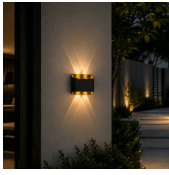

MINIMUM
DOCUMENTATION

LED Up and Down 2+2 BK +GOLD

SKU: LPD2G

₹ 960.00 INR

₹ 1390.00

Product Description

Modern Outdoor LED Wall Light

Enhance your exterior with this stylish LED wall light, featuring a striking up-and-down beam effect. Perfect for entrances, balconies, patios, and outdoor walls, it delivers elegant illumination with a modern architectural look.