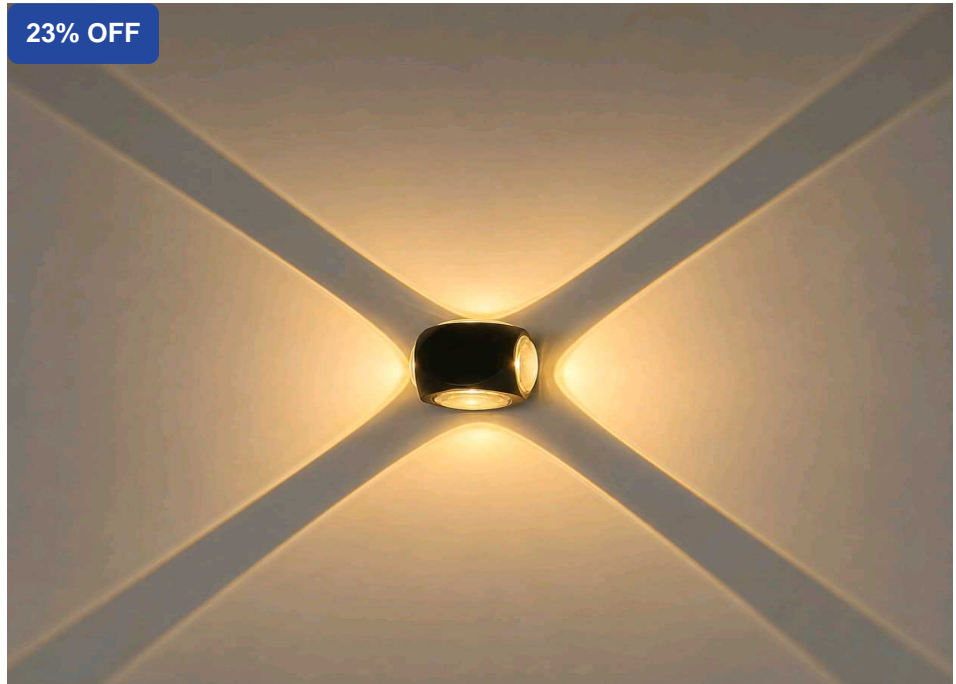

MINIMUM
DOCUMENTATION

23% OFF

LED Up and Down 4 Side

SKU: UD4W

₹ 755.00 INR

~~₹ 985.00~~

Product Description

Modern Outdoor LED Wall Light

Featuring a unique four-way beam design, this modern LED wall light adds a striking architectural effect to outdoor spaces. Ideal for entrances, balconies, patios, and exterior walls, it combines elegant illumination with contemporary style.