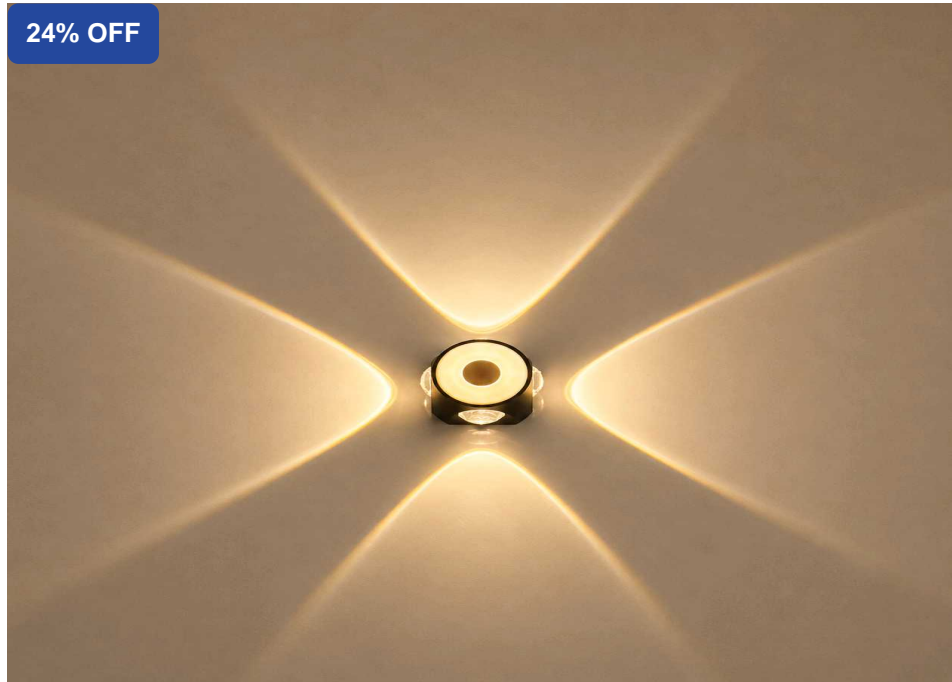

LED Up and Down 9369A 4Way Glass

SKU: LD4W

₹ 840.00 INR

₹ 1100.00

Product Description

Modern Outdoor LED Wall Light

Enhance your exterior with this stylish LED wall light, creating a stunning up & down beam effect. Perfect for balconies, entrances, patios, and outdoor walls with a warm, elegant glow.

[View Product](#)