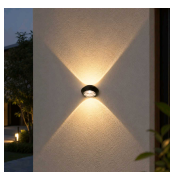

MINIMUM
DOCUMENTATION

30% OFF

LED Up and Down BR6003/2

SKU: LUDBR

₹ 690.00 INR

~~₹ 990.00~~

Product Description

A sleek round LED wall light with a stunning up-and-down beam effect. Ideal for indoor and outdoor spaces, it delivers warm ambient lighting and a clean, contemporary look.