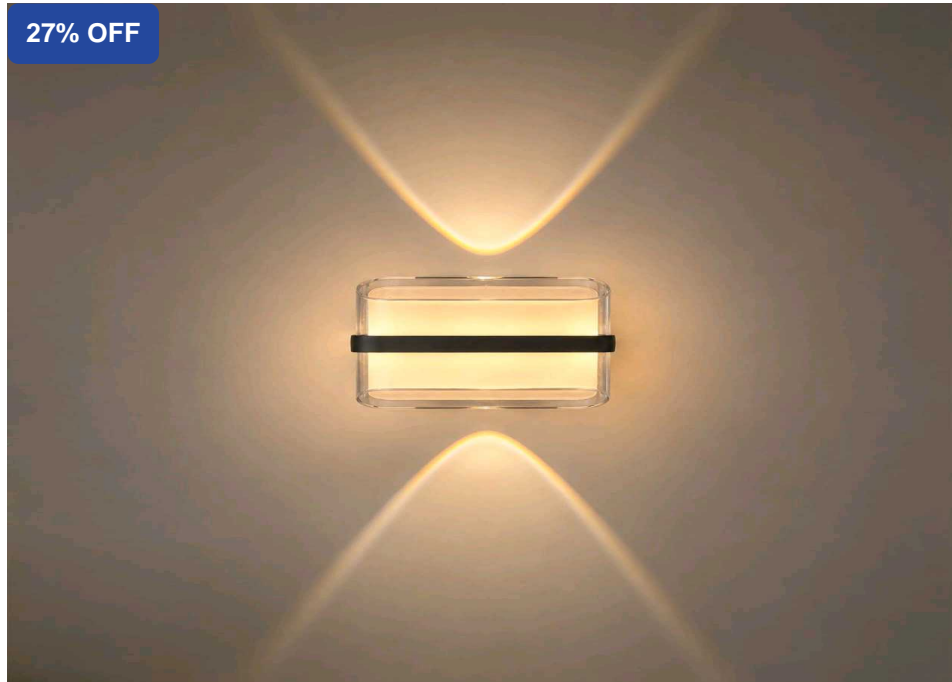

MINIMUM
DOCUMENTATION

LED UP AND DOWN GLASS RD SS130

SKU: LRD

₹ 950.00 INR

₹ 1300.00

Product Description

Enhance your outdoor spaces with this modern LED wall light, designed to create a stylish up-and-down lighting effect. Its durable construction and elegant design make it ideal for exterior walls, entrances, balconies, patios, gardens, and building facades. Perfect for adding architectural beauty and reliable illumination to any outdoor setting.