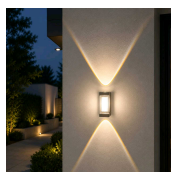

MINIMUM
DOCUMENTATION

40% OFF

LED Up and Down New 3st WW

SKU: LUD3WW

₹ 590.00 INR

~~₹ 980.00~~

Product Description

Modern Outdoor LED Wall Light

Add a touch of elegance to your exterior with this sleek LED wall light. Its refined up-and-down illumination creates a stunning architectural effect, making it ideal for entrances, balconies, patios, and exterior walls.