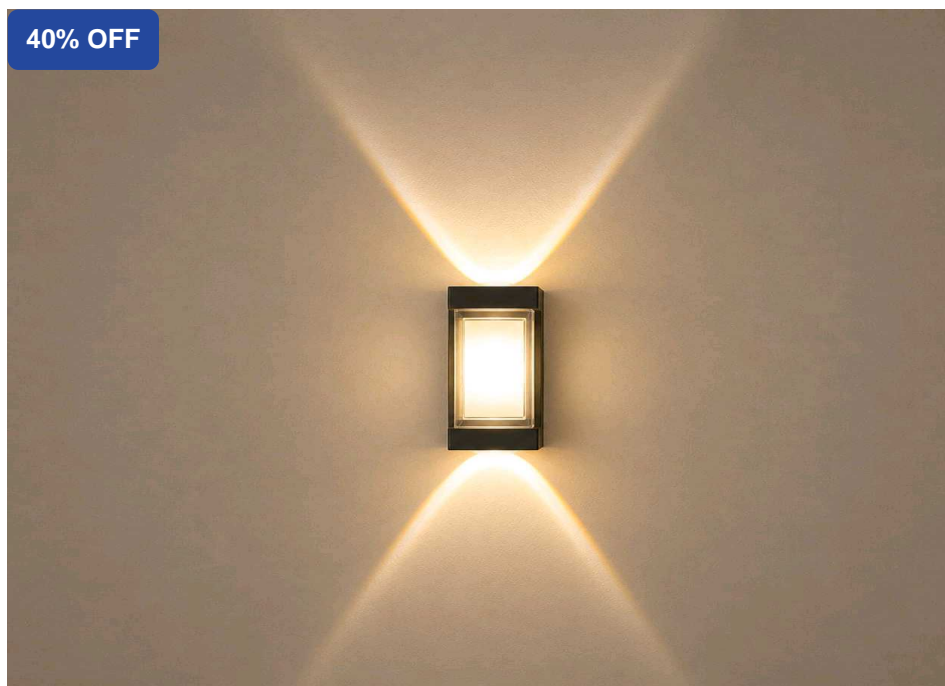

MINIMUM
DOCUMENTATION

40% OFF

LED Up and Down New 3st WW

SKU: LUD3WW

₹ 590.00 INR

~~₹ 980.00~~

Product Description

Modern Outdoor LED Wall Light

Add a touch of elegance to your exterior with this sleek LED wall light. Its refined up-and-down illumination creates a stunning architectural effect, making it ideal for entrances, balconies, patios, and exterior walls.