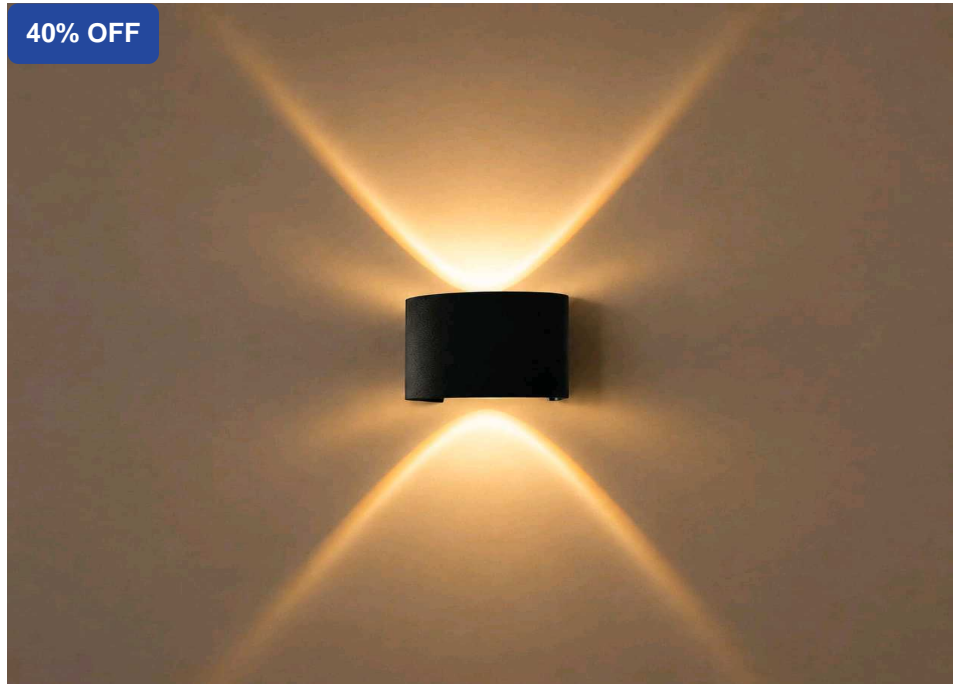

MINIMUM
DOCUMENTATION

40% OFF

LED Up and Down Ovel

SKU: LUDO

₹ 390.00 INR

~~₹ 655.00~~

Product Description

Modern Outdoor LED Wall Light

Designed with a sleek contemporary finish, this LED wall light creates a beautiful up-and-down lighting effect, adding elegance to exterior walls. Ideal for entrances, balconies, patios, and building facadesj.