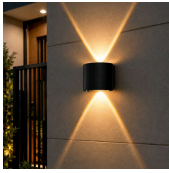

MINIMUM
DOCUMENTATION

40% OFF

LED Up and Down Ovel

SKU: LUDO

₹ 390.00 INR

~~₹ 655.00~~

Product Description

Modern Outdoor LED Wall Light

Designed with a sleek contemporary finish, this LED wall light creates a beautiful up-and-down lighting effect, adding elegance to exterior walls. Ideal for entrances, balconies, patios, and building facadesj.