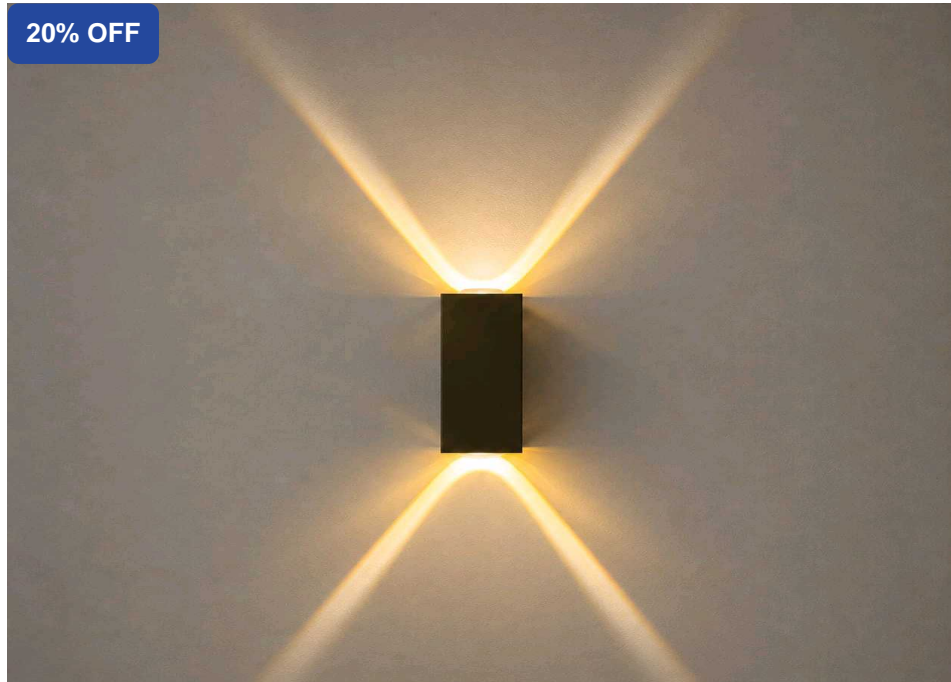

MINIMUM
DOCUMENTATION

LED Up And Down RK034/2 New Lence

SKU: LEDRN

₹ 790.00 INR

₹ 985.00

Product Description

Add a touch of elegance to your space with this sleek LED wall light. Its stylish up-and-down beam creates a warm, ambient glow, making it perfect for modern indoor and outdoor walls.