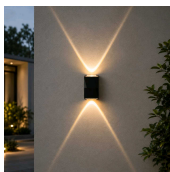

24% OFF

LED Up and Down RK600/2 New Lence

SKU: LEDRK

₹ 840.00 INR

₹ 1100.00

Product Description

Modern LED Wall Light

Enhance your indoor or outdoor walls with this sleek black LED wall light, creating a stunning up-and-down beam pattern. Its modern, weather-resistant design adds elegant ambient lighting to any contemporary space.

[View Product](#)