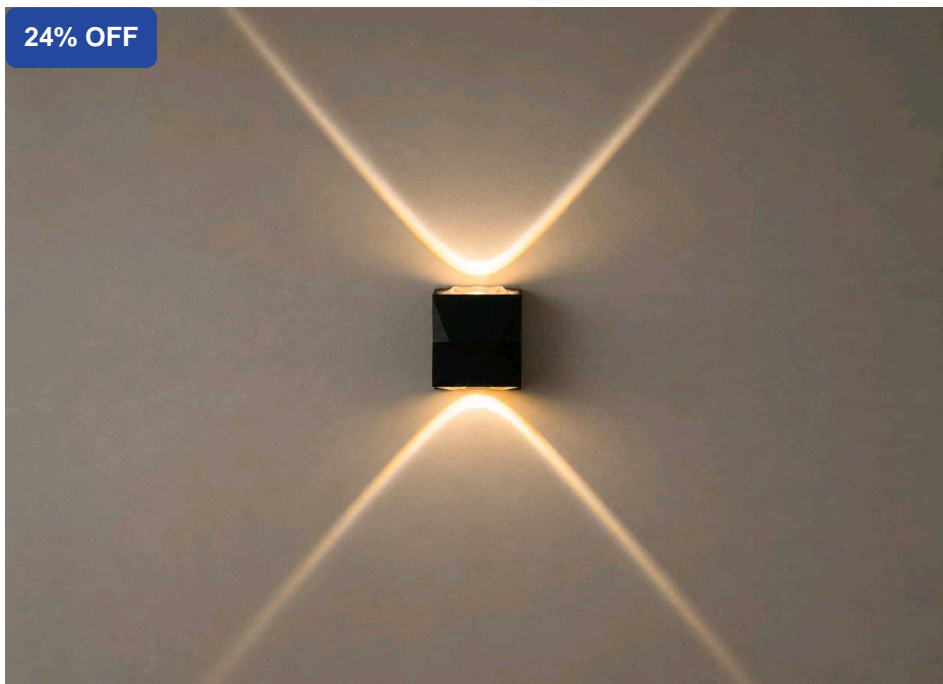

MINIMUM
DOCUMENTATION

24% OFF

LED Up and Down RK600/2 New Lence

SKU: LEDRK

₹ 840.00 INR

₹ 1100.00

Product Description

Modern LED Wall Light

Enhance your indoor or outdoor walls with this sleek black LED wall light, creating a stunning up-and-down beam pattern. Its modern, weather-resistant design adds elegant ambient lighting to any contemporary space.