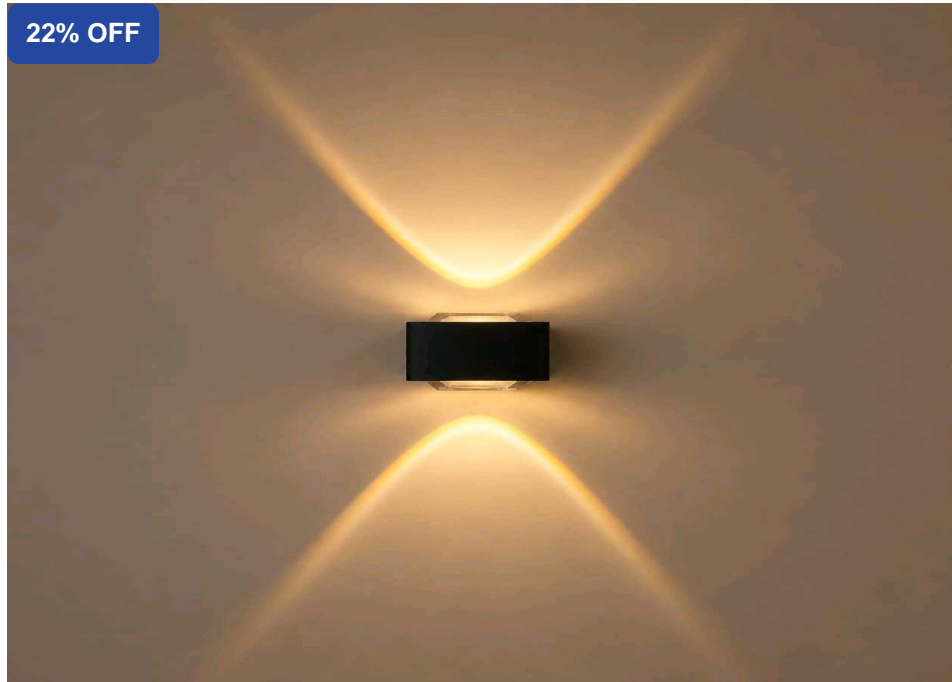

MINIMUM
DOCUMENTATION

LED Up and Down SQ Small P-light

SKU: LDMS

₹ 690.00 INR

~~₹ 890.00~~

Product Description

Modern Outdoor Wall Light

Create a warm and welcoming outdoor ambiance with this elegant LED wall light. Its stylish up & down beam design adds a modern touch to exterior walls, entrances, balconies, and patios.