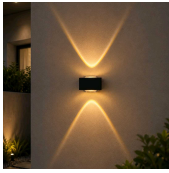

MINIMUM
DOCUMENTATION

LED Up and Down SQ Small P-light

SKU: LDMS

₹ 690.00 INR

~~₹ 890.00~~

Product Description

Modern Outdoor Wall Light

Create a warm and welcoming outdoor ambiance with this elegant LED wall light. Its stylish up & down beam design adds a modern touch to exterior walls, entrances, balconies, and patios.