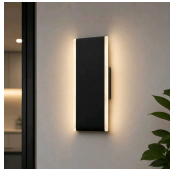

MINIMUM
DOCUMENTATION

25% OFF

LED wall Fancy

SKU: LW1071

₹ 1650.00 INR

~~₹ 2200.00~~

Product Description

Modern LED Wall Light

Sleek matte black LED wall light with dual-side warm white illumination. Perfect for living rooms, bedrooms, hallways, and modern interiors.

[View Product](#)

Your *one destination* for
quality home solutions.