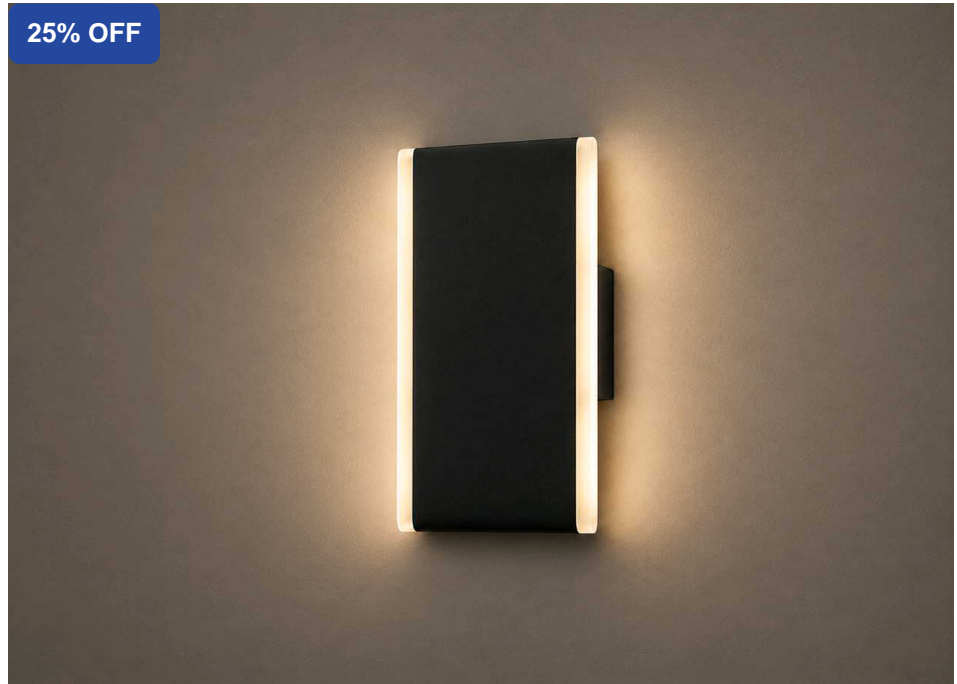

MINIMUM
DOCUMENTATION

25% OFF

LED wall Fancy

SKU: LW1071

₹ 1650.00 INR

~~₹ 2200.00~~

Product Description

Modern LED Wall Light

Sleek matte black LED wall light with dual-side warm white illumination. Perfect for living rooms, bedrooms, hallways, and modern interiors.

[View Product](#)

Your *one destination* for
quality home solutions.