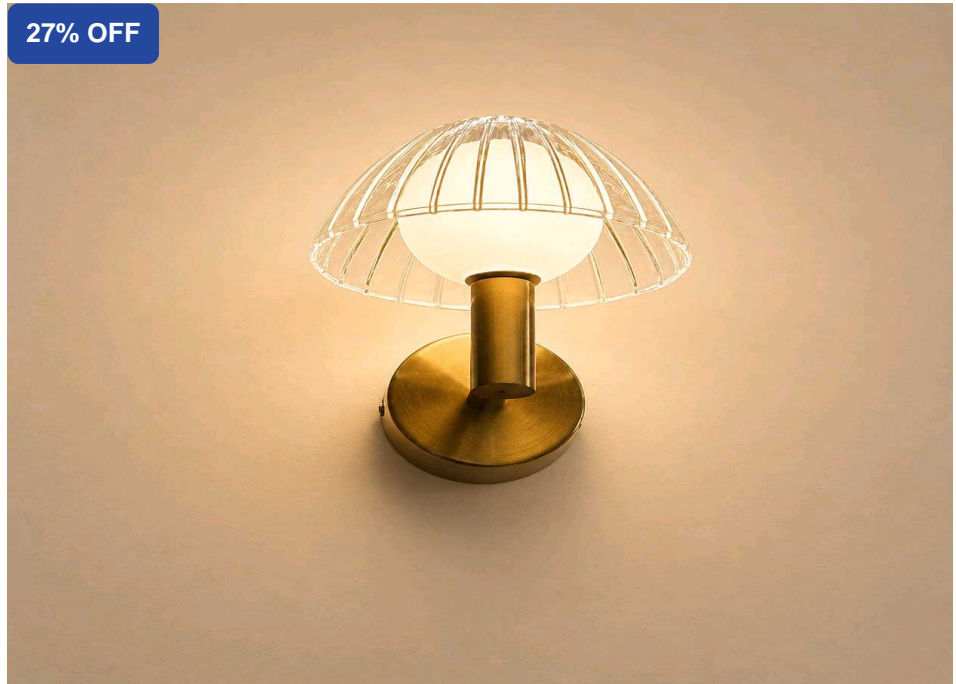

## LED Wall Fancy Crystal Gold

SKU: LWCG

₹ 1390.00 INR

₹ 1900.00

### Product Description

Enhance your interiors with this elegant glass LED wall light. Featuring a warm white glow and a premium gold finish, it creates a cozy and sophisticated ambiance for living rooms, bedrooms, hallways, and accent walls.