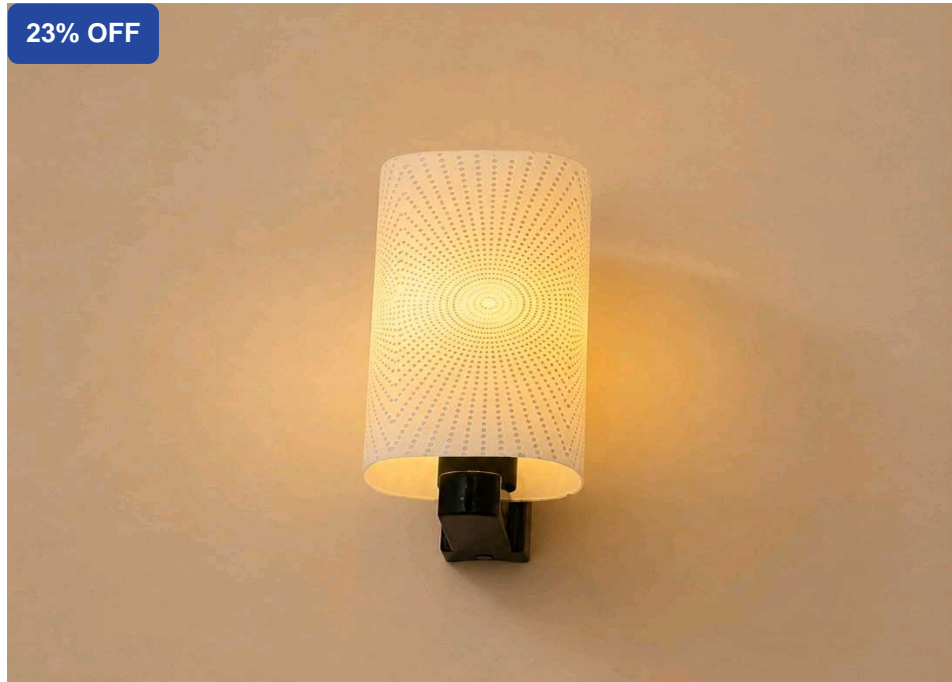

## LED Wall Fancy Crystal SQ White

SKU: LWCNC

₹ 1390.00 INR

₹ 1800.00

### Product Description

Brighten your space with this elegant patterned wall light. Featuring a stylish cylindrical shade and soft warm illumination, it's perfect for bedrooms, living rooms, hallways, and contemporary interiors, creating a cozy and inviting ambiance.