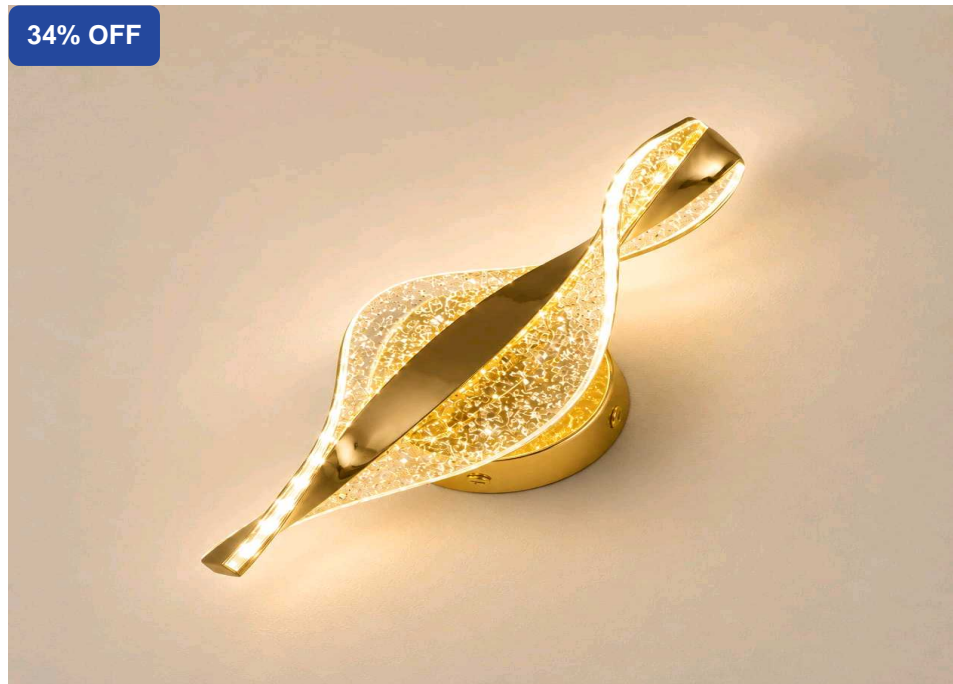

## LED Wall Fancy Crystal Twisted Leaf

SKU: L308

₹ 1490.00 INR

₹ 2250.00

### Product Description

Elevate your interiors with this elegant gold LED wall light featuring a sparkling crystal design. Its warm white glow creates a luxurious and inviting ambiance, perfect for living rooms, bedrooms, hallways, and feature walls.