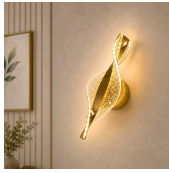

34% OFF

LED Wall Fancy Crystal Twisted Leaf

SKU: L308

₹ 1490.00 INR

₹ 2250.00

Product Description

Elevate your interiors with this elegant gold LED wall light featuring a sparkling crystal design. Its warm white glow creates a luxurious and inviting ambiance, perfect for living rooms, bedrooms, hallways, and feature walls.

[View Product](#)