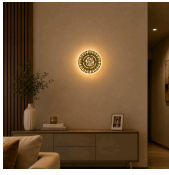

MINIMUM
DOCUMENTATION

LED Wall Fancy Ganapathi

SKU: LWFG

₹ 1200.00 INR

₹ 1900.00

Product Description

Enhance your space with this elegant Ganesha LED Wall Light, featuring a warm white glow and intricate circular design. Perfect for pooja rooms, living rooms, and entrance walls, it creates a peaceful and welcoming ambiance with a modern spiritual touch.