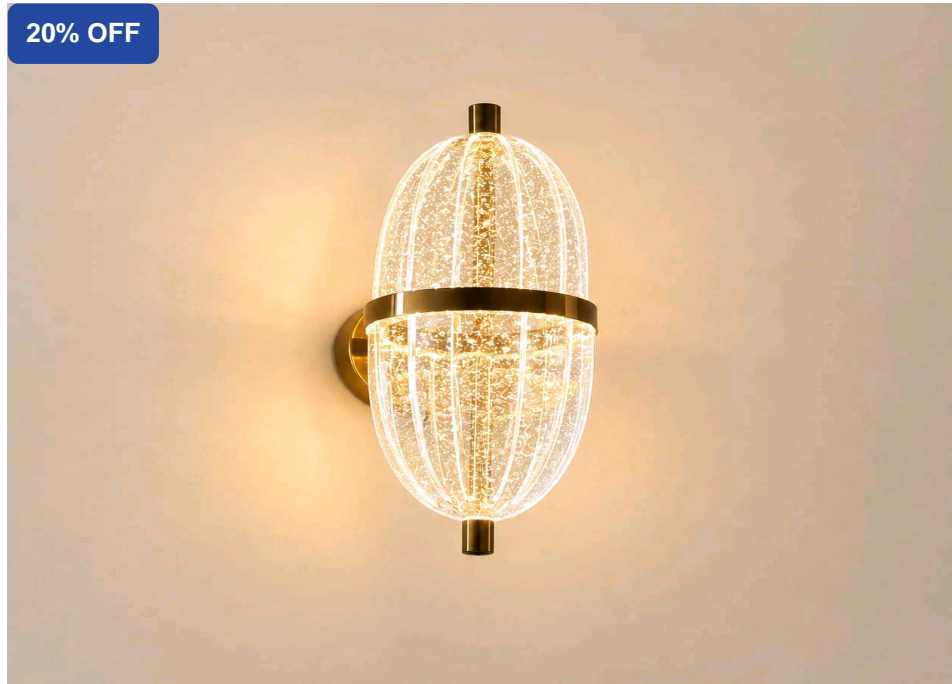

MINIMUM
DOCUMENTATION

LED Wall Fancy Gold Capsule

SKU: LEDC

₹ 1950.00 INR

₹ 2450.00

Product Description

Enhance your interiors with this elegant crystal wall light featuring a luxurious gold finish and warm white illumination. Its sparkling glass design creates a soft, ambient glow, making it a perfect choice for living rooms, bedrooms, hallways, and premium interior spaces.