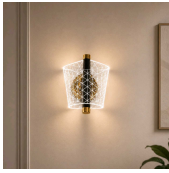

## LED Wall Fancy Gold Pot

SKU: LED28

₹ 1950.00 INR

### Product Description

Enhance your interiors with this elegant modern LED wall light, featuring a sleek black and gold finish with a stylish geometric acrylic shade. It emits a soft warm white glow, creating a cozy and sophisticated ambiance for living rooms, bedrooms, hallways, and decorative walls.