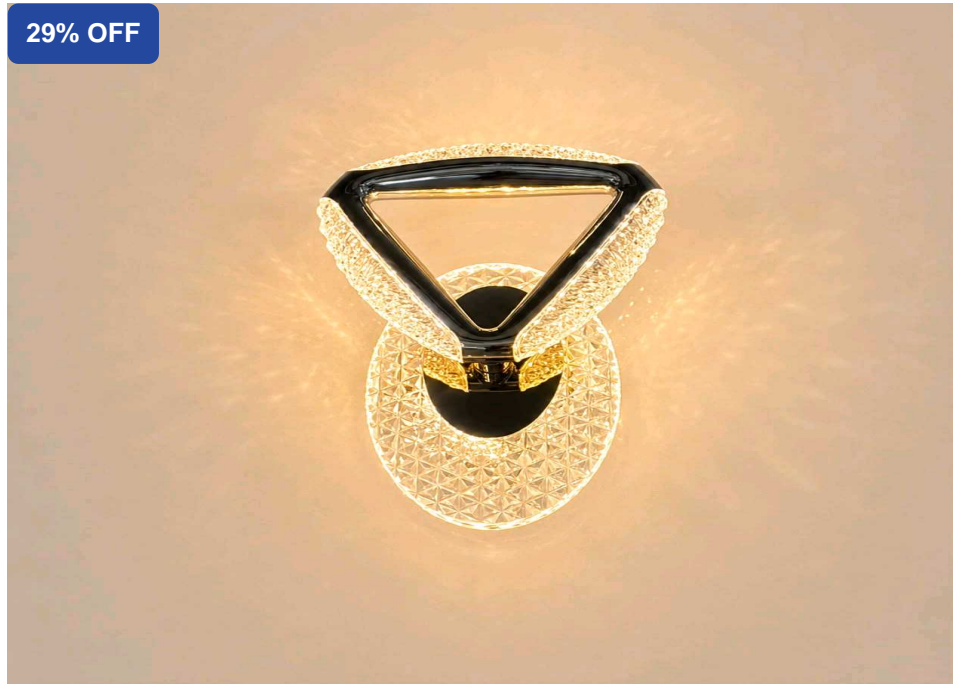

MINIMUM
DOCUMENTATION

29% OFF

LED Wall Fancy Gold Triangle

SKU: LW914

₹ 1740.00 INR

₹ 2440.00

Product Description

Elevate your interiors with this stylish crystal LED wall light. Featuring a unique geometric design and warm white illumination, it adds a luxurious touch to living rooms, bedrooms, hallways, and modern décor.