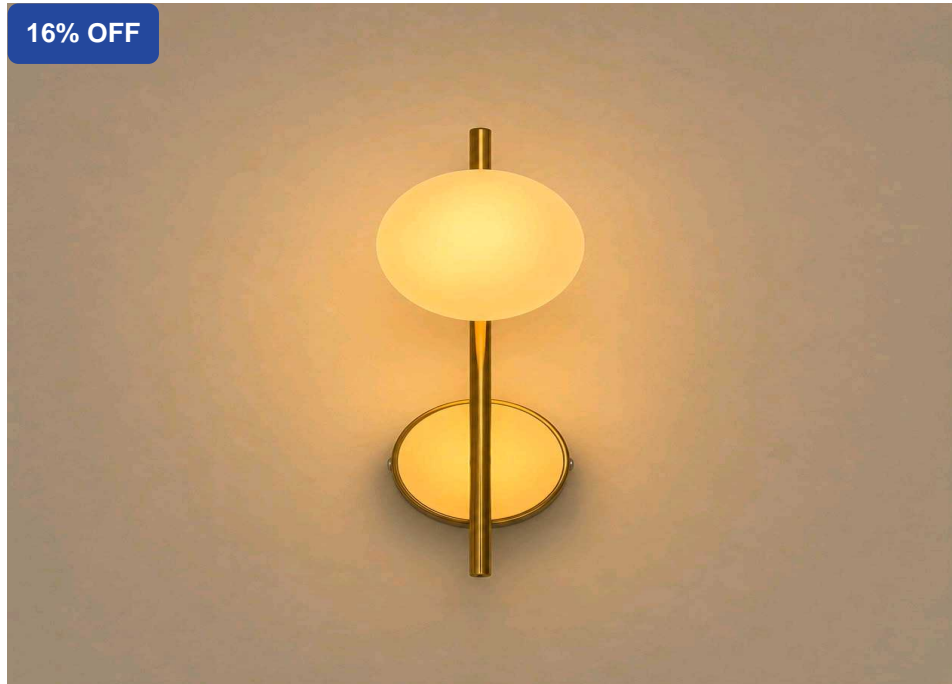

MINIMUM
DOCUMENTATION

16% OFF

LED Wall Fancy Golden Moon

SKU: L1035

₹ 1760.00 INR

₹ 2100.00

Product Description

Bring timeless elegance to your space with this modern gold globe wall light. Featuring a sleek brushed gold finish and a frosted glass globe, it emits a soft warm glow, making it perfect for bedrooms, living rooms, hallways, and luxury interiors.