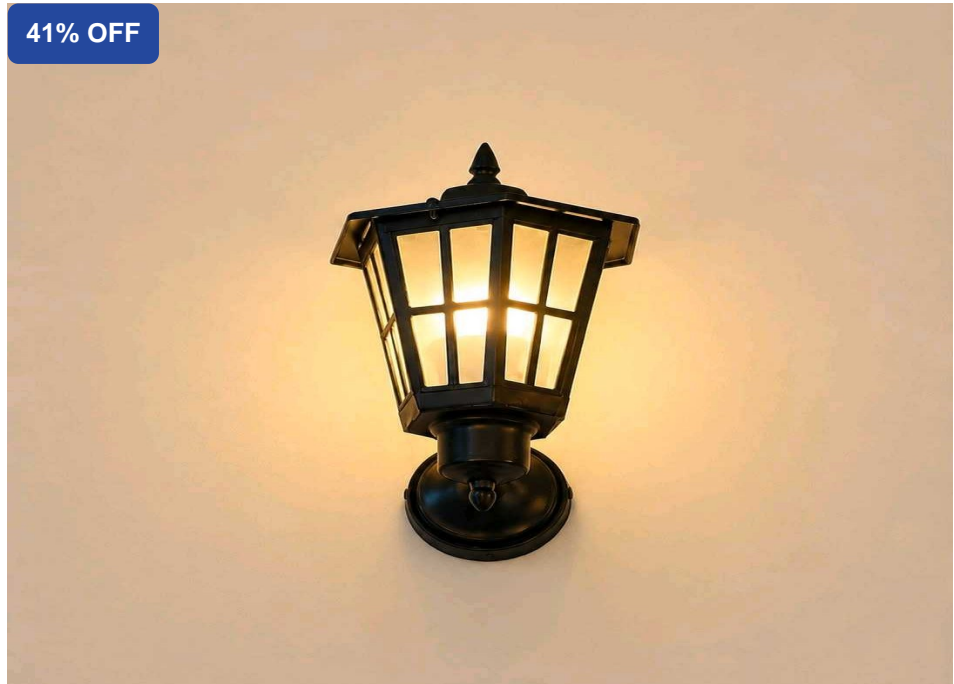

41% OFF

LED Wall Fancy Harrican Black

SKU: LEDHA

₹ 990.00 INR

₹ 1690.00

Product Description

Enhance your exterior with this classic black outdoor wall lantern. Featuring a durable weather-resistant design and warm illumination, it's perfect for entrances, balconies, patios, gardens, and outdoor walls, adding timeless elegance and reliable lighting.

[View Product](#)