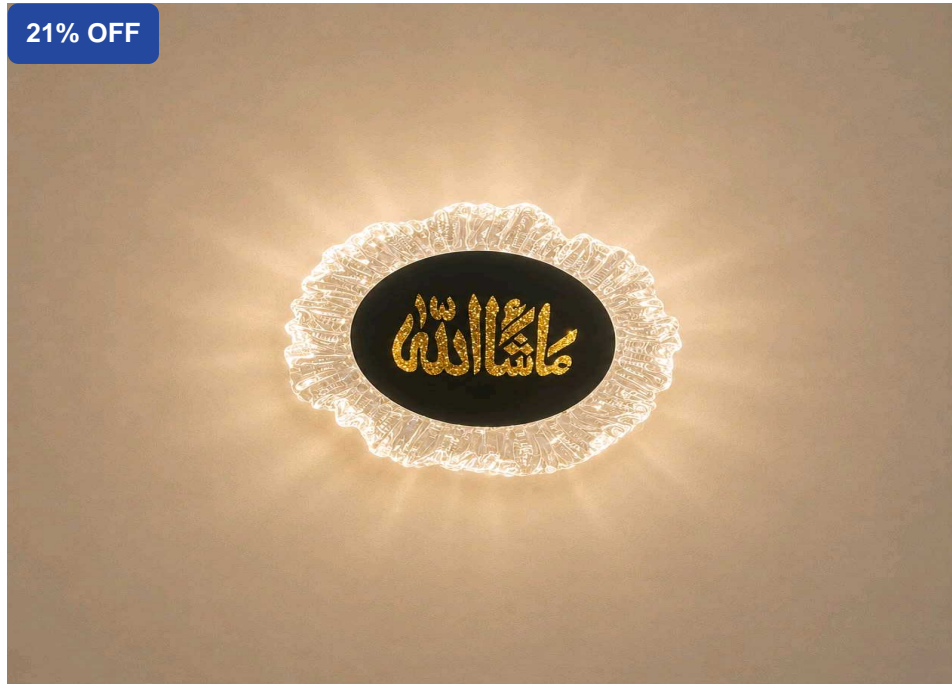

21% OFF

LED Wall Fancy Masha Crystal Flower

SKU: LED916

₹ 1390.00 INR

₹ 1750.00

Product Description

Add a touch of elegance and spirituality to your space with this decorative Islamic LED wall light. Featuring beautiful Arabic calligraphy with a warm white glow, it creates a peaceful ambiance, making it perfect for living rooms, prayer rooms, hallways, and modern interiors.

[View Product](#)