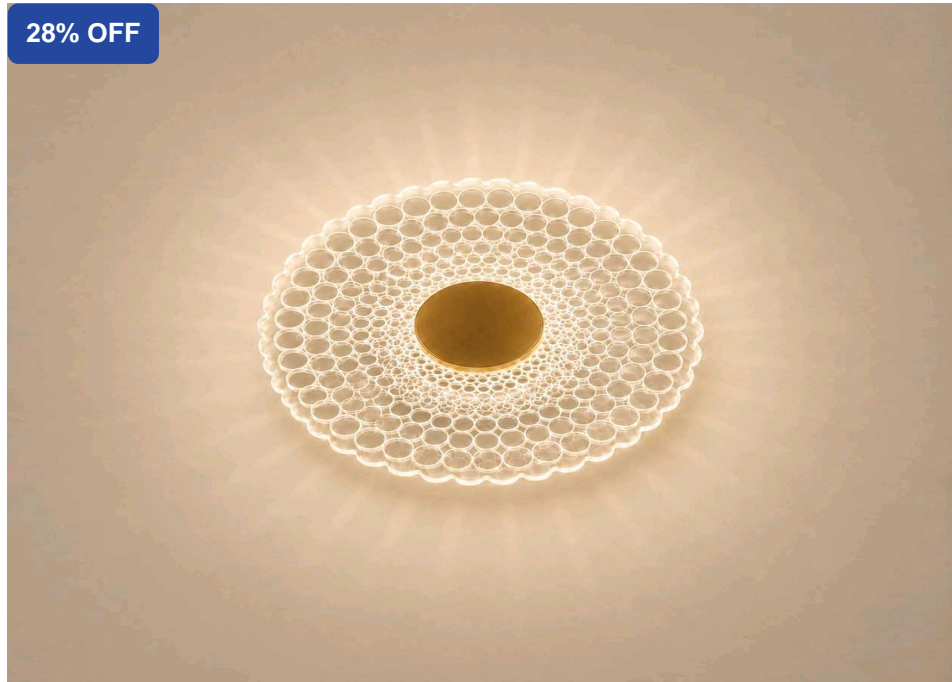

MINIMUM
DOCUMENTATION

28% OFF

LED Wall Fancy Round Crystal Glass 6013

SKU: WFCG

₹ 1690.00 INR

₹ 2350.00

Product Description

Add a touch of elegance to your interiors with this premium crystal LED wall light. Its warm white glow and luxurious circular design create a sophisticated ambiance, perfect for living rooms, bedrooms, hallways, and feature walls.