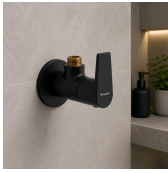

MINIMUM
DOCUMENTATION

14% OFF

Parryware Angle Cock Matt Black Praseo

SKU: G58077C

₹ 1548.00 INR

₹ 1800.00

Product Description

Precision engineered for durability and smooth performance. The premium matte black finish adds a sleek, modern touch to contemporary bathrooms.