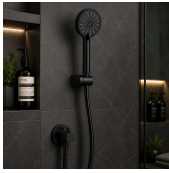

MINIMUM
DOCUMENTATION

14% OFF

Parryware Hand Shower 3 Flow Matt Black

SKU: T99317C

₹ 5633.00 INR

₹ 6550.00

Product Description

Experience comfort and style with this premium matte black hand shower. Designed with multiple spray modes, an ergonomic grip, and a durable finish, it adds a modern and luxurious touch to any bathroom.