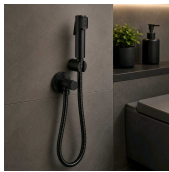

14% OFF

Parryware Health Faucet Matt Black

SKU: T99187C

₹ 3956.00 INR

₹ 4600.00

Product Description

A sleek wall-mounted towel rod with a premium matte black finish. Its minimalist design keeps towels organized while adding a modern and elegant touch to your bathroom.

[View Product](#)