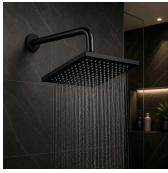

14% OFF

Parryware Shower 200mm With 450mm ARM Matt Black

SKU: T99067C

₹ 9847.00 INR

₹ 11450.00

Product Description

Experience a refreshing shower with this premium matte black shower, featuring a sleek modern design, smooth water flow, and durable construction. A perfect blend of style and performance for contemporary bathrooms.

[View Product](#)