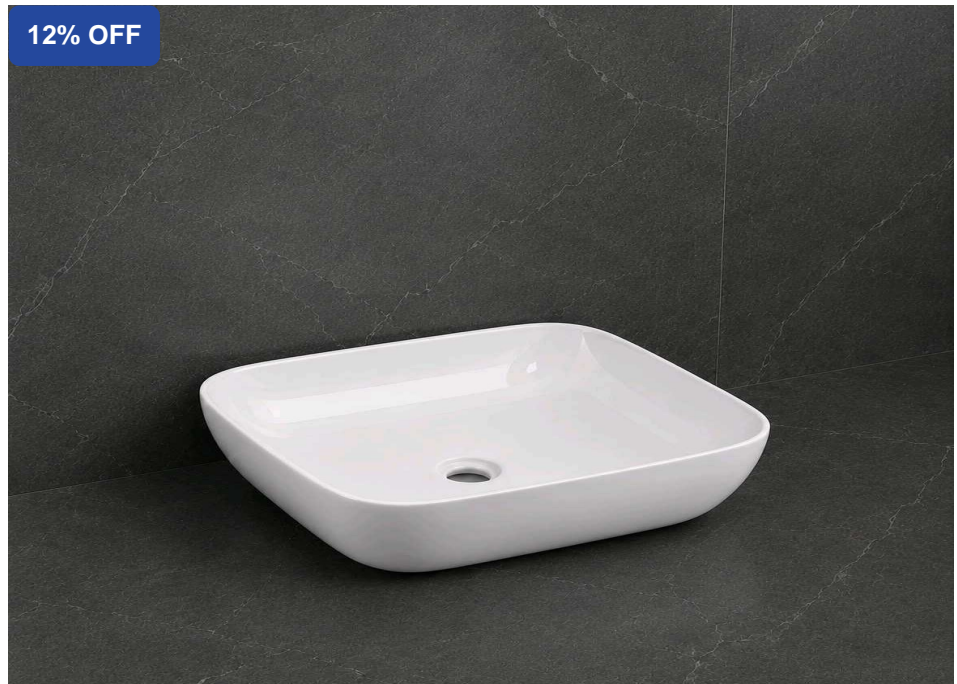

## Bath & Sanitary

BAJAJ FINSERV  
AVAILABLE

EASY EMI  
OPTIONS

QUICK  
APPROVAL

MINIMUM  
DOCUMENTATION

12% OFF

## Parryware Table Top Basin 20x15 Elegance

SKU: C899K46

₹ 3750.00 INR

₹ 4250.00

### Product Description

Designed to enhance modern bathrooms with a sleek square profile and premium ceramic finish. Its spacious bowl design offers everyday comfort, while the smooth high-gloss surface ensures easy cleaning and long-lasting beauty.