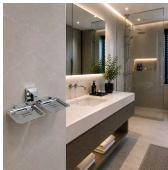

MINIMUM
DOCUMENTATION

42% OFF

Soap Dish Double SS BATHWARE Trio

SKU: ST02

₹ 1650.00 INR

₹ 2850.00

Product Description

Keep your bathroom neat and organized with our stylish Double Soap Dish. Designed to save space, it holds two soaps while keeping your countertop clean and clutter-free. Perfect for modern homes.