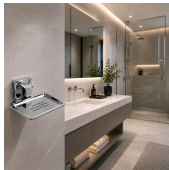

MINIMUM
DOCUMENTATION

Soap Dish Single SS BATHWARE Trio

SKU: ST01

₹ 939.00 INR

₹ 1880.00

Product Description

A stylish and durable wall-mounted soap dish with a premium chrome finish. Rust-resistant and designed with drainage slots to keep soap dry and clean. Strong, space-saving design backed by a 10-year warranty.